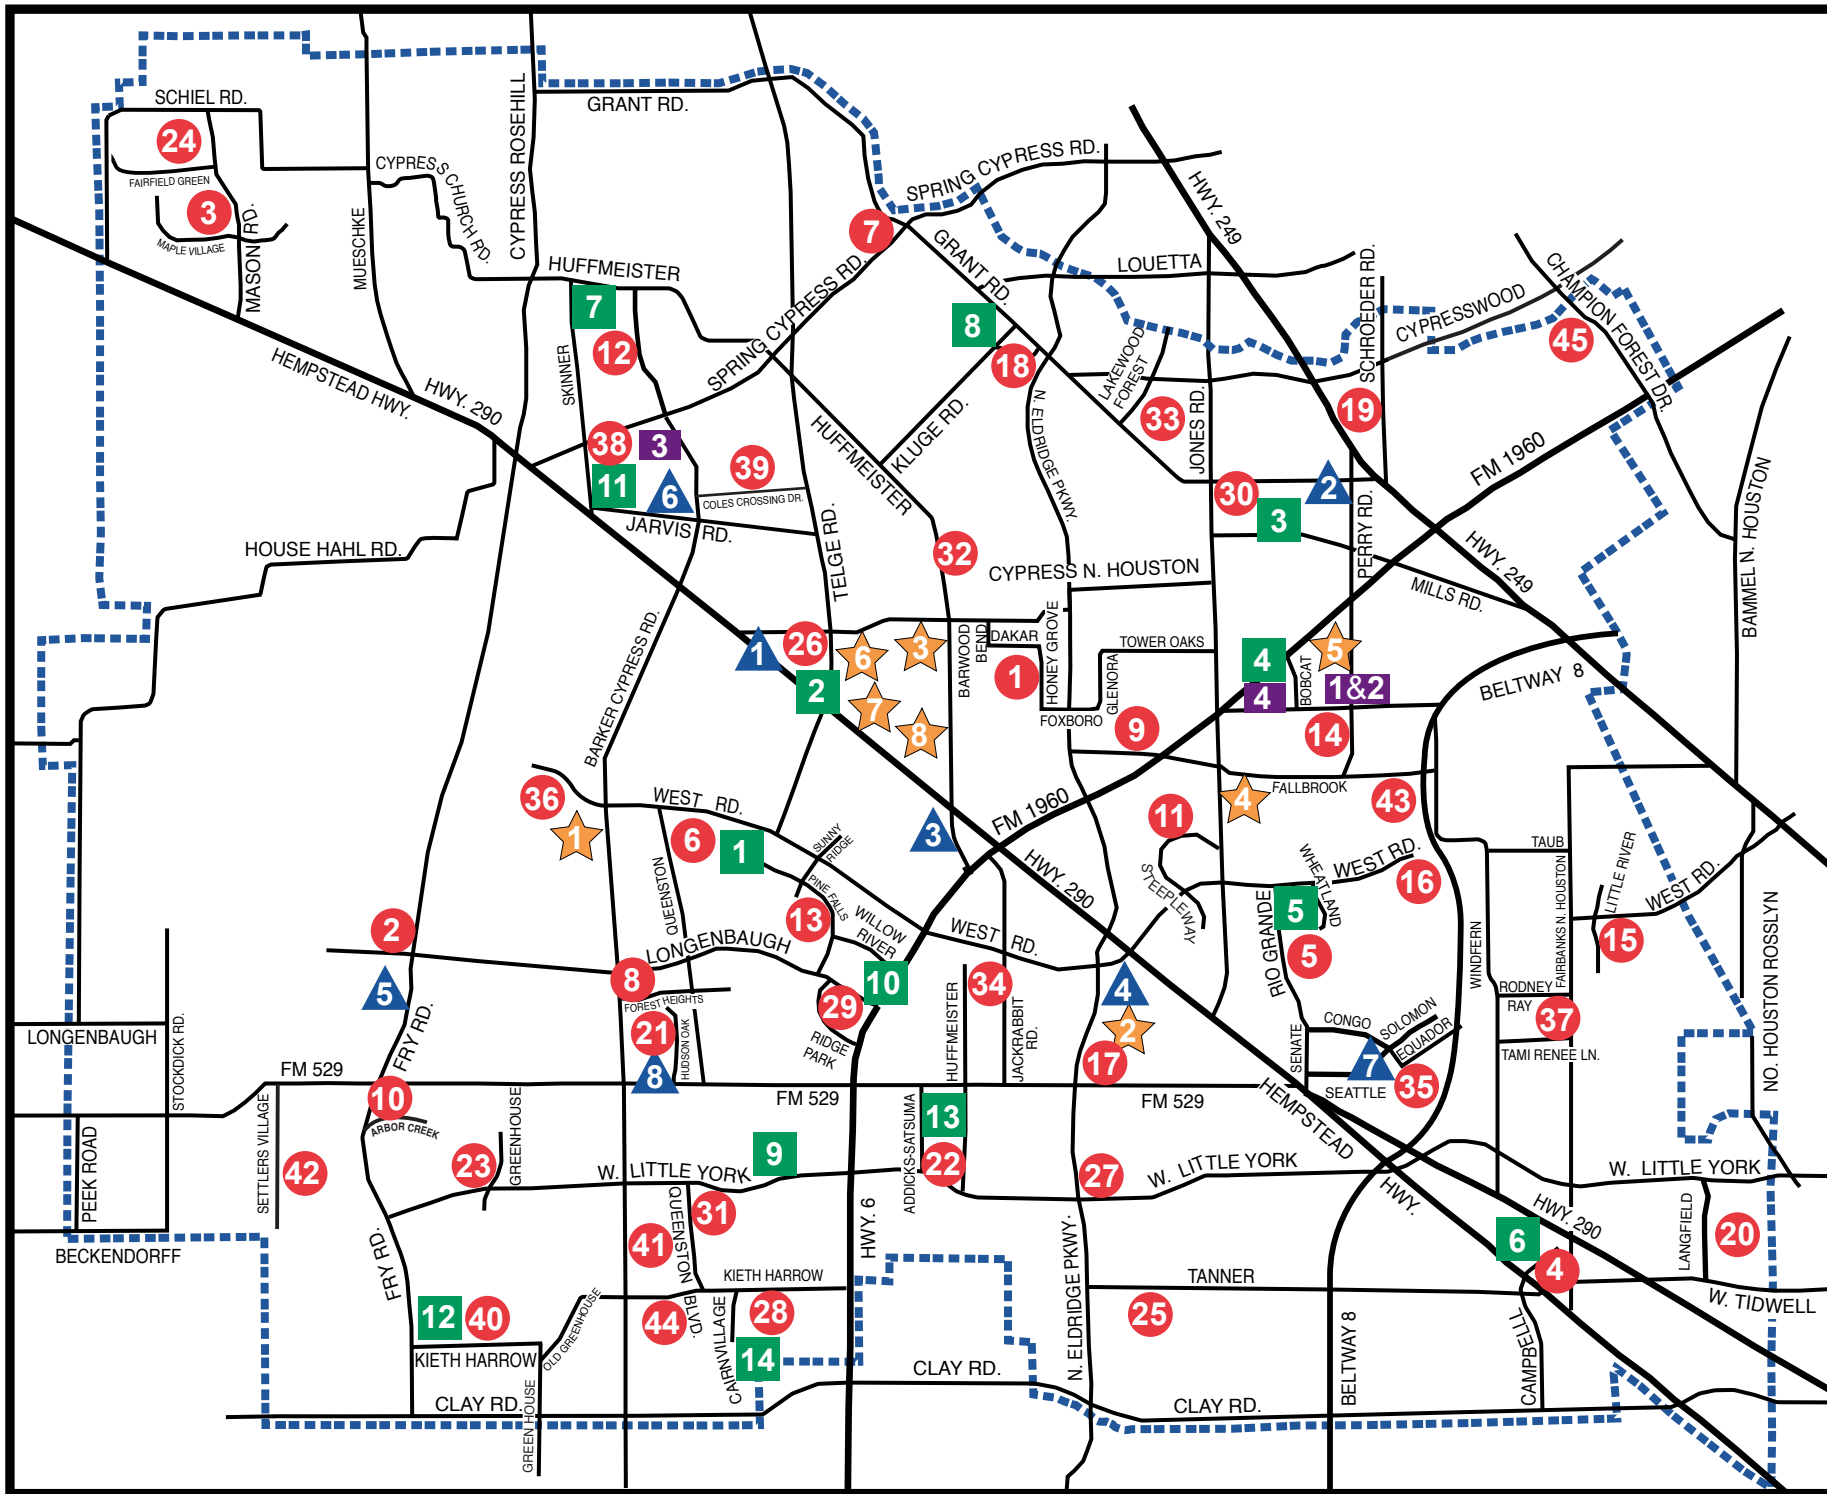

CYPRESS-FAIRBANKS INDEPENDENT SCHOOL DISTRICT 2006-2007

LEGEND

- HIGH SCHOOL
- MIDDLE SCHOOL
- ELEMENTARY SCHOOL
- SPECIAL PROGRAM FACILITY
- DISTRICT FACILITY
- DISTRICT BOUNDARY

Cypress-Fairbanks Independent School District