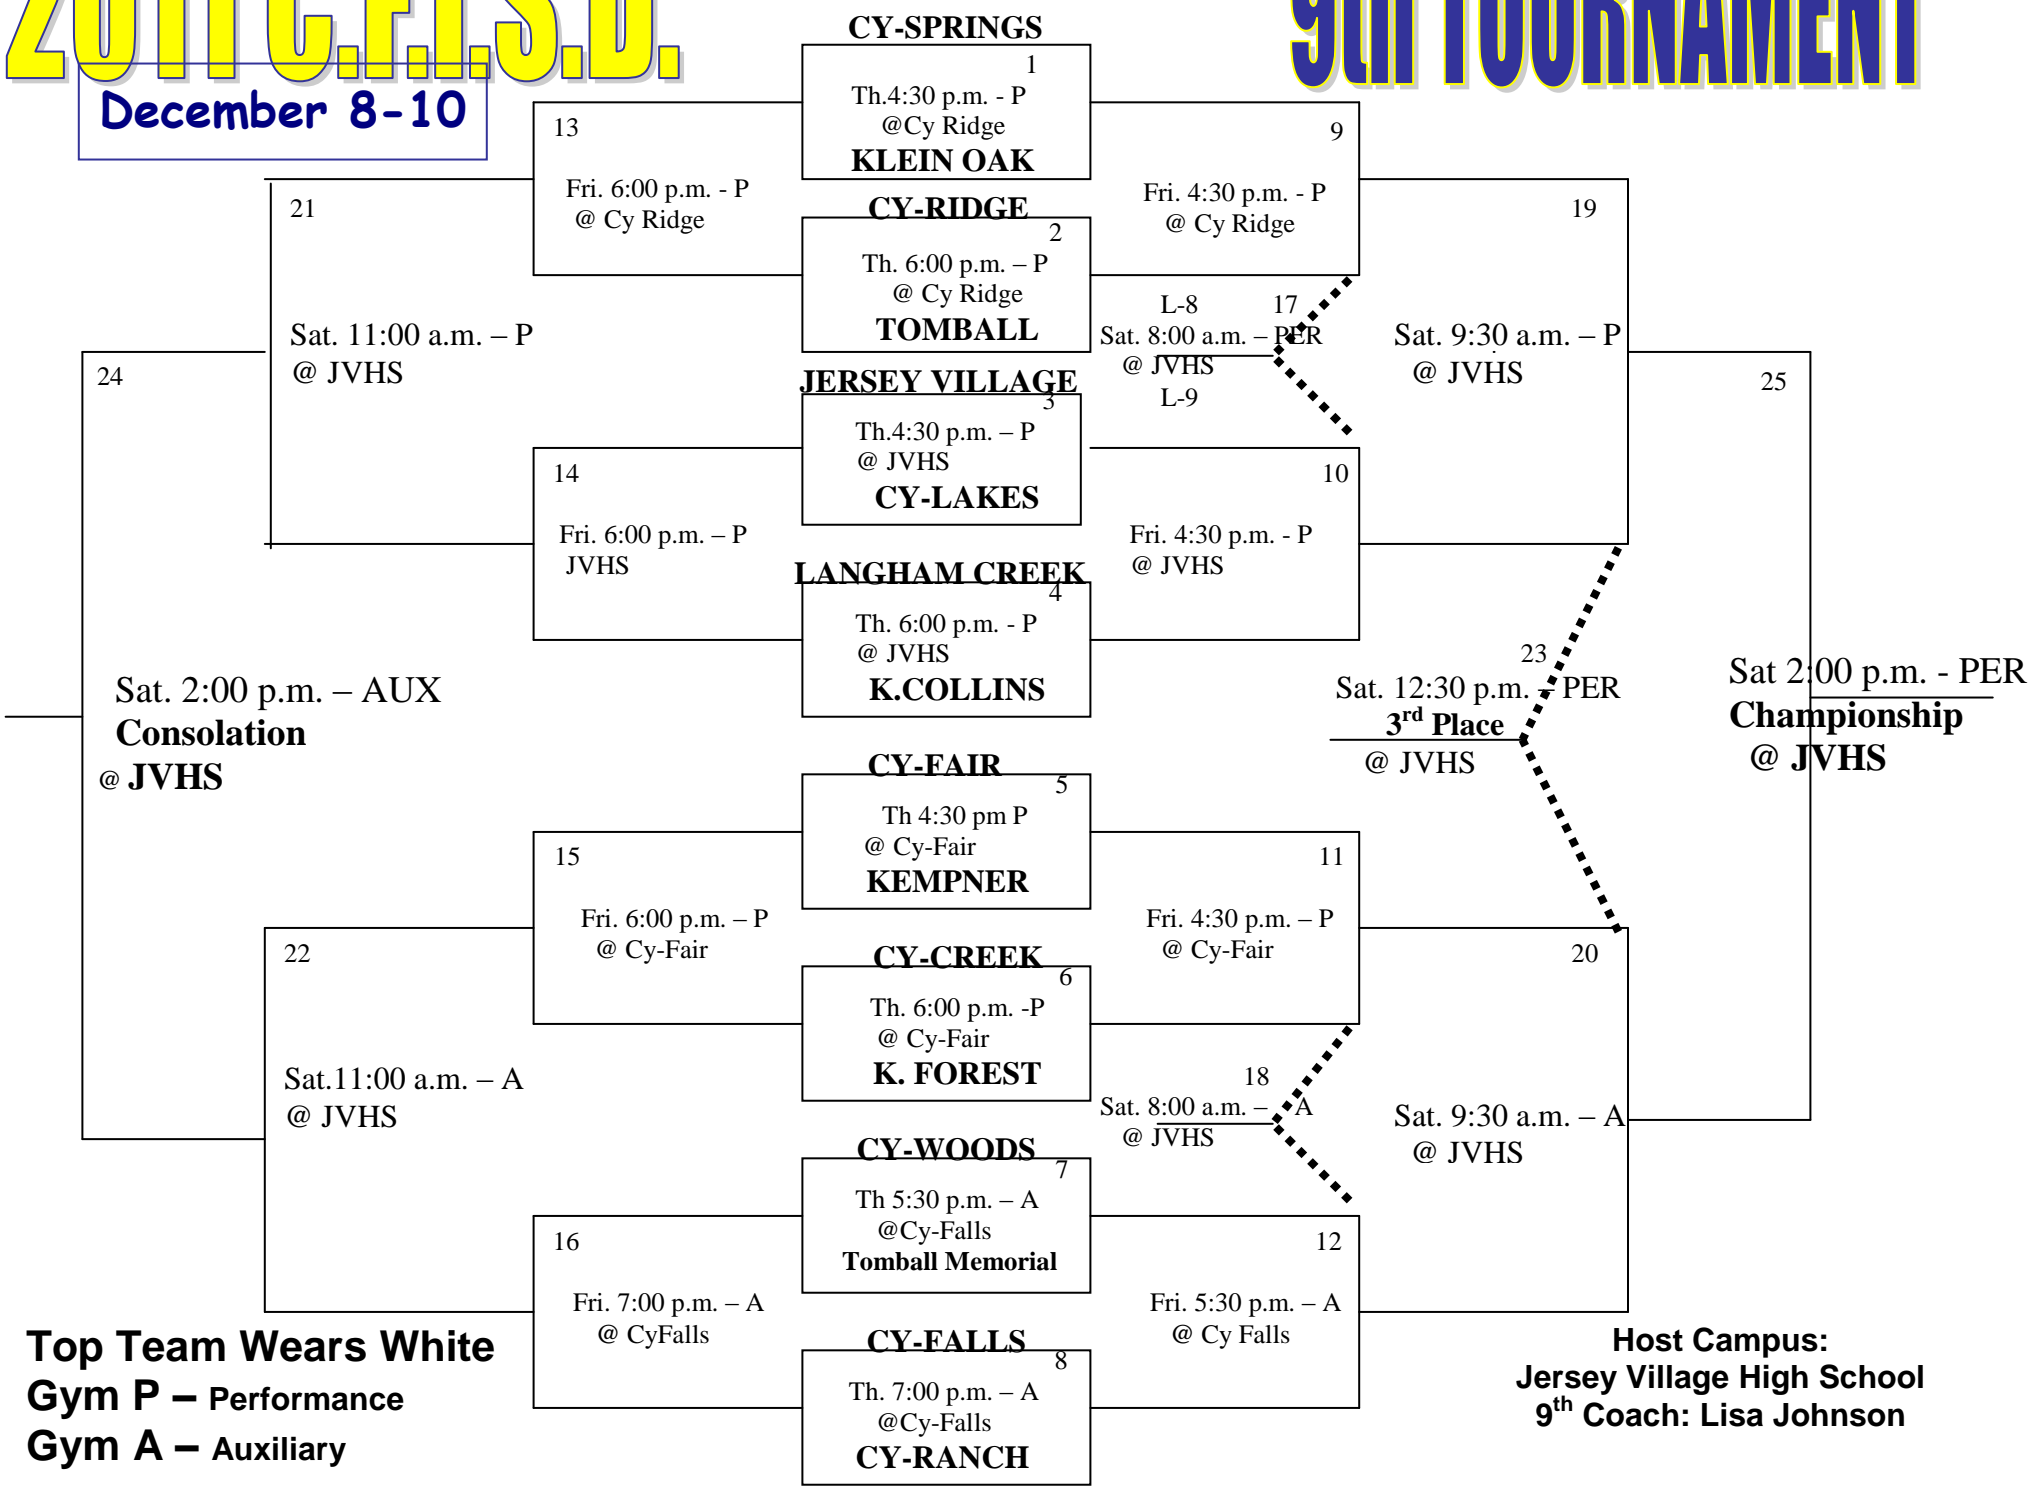

# 9th TOURNAMENT

**December 8-10**

**Top Team Wears White**  
Gym P – Performance  
Gym A – Auxiliary

- CY-SPRINGS** 1  
Th. 4:30 p.m. - P @ Cy Ridge
- KLEIN OAK**
- CY-RIDGE** 2  
Th. 6:00 p.m. - P @ Cy Ridge
- TOMBALL**
- JERSEY VILLAGE** 3  
Th. 4:30 p.m. - P @ JVHS
- CY-LAKES**
- LANGHAM CREEK** 4  
Th. 6:00 p.m. - P @ JVHS
- K. COLLINS**
- CY-FAIR** 5  
Th. 4:30 pm P @ Cy-Fair
- KEMPNER**
- CY-CREEK** 6  
Th. 6:00 p.m. -P @ Cy-Fair
- K. FOREST**
- CY-WOODS** 7  
Th. 5:30 p.m. - A @ Cy-Falls
- Tomball Memorial**
- CY-FALLS** 8  
Th. 7:00 p.m. - A @ Cy-Falls
- CY-RANCH**